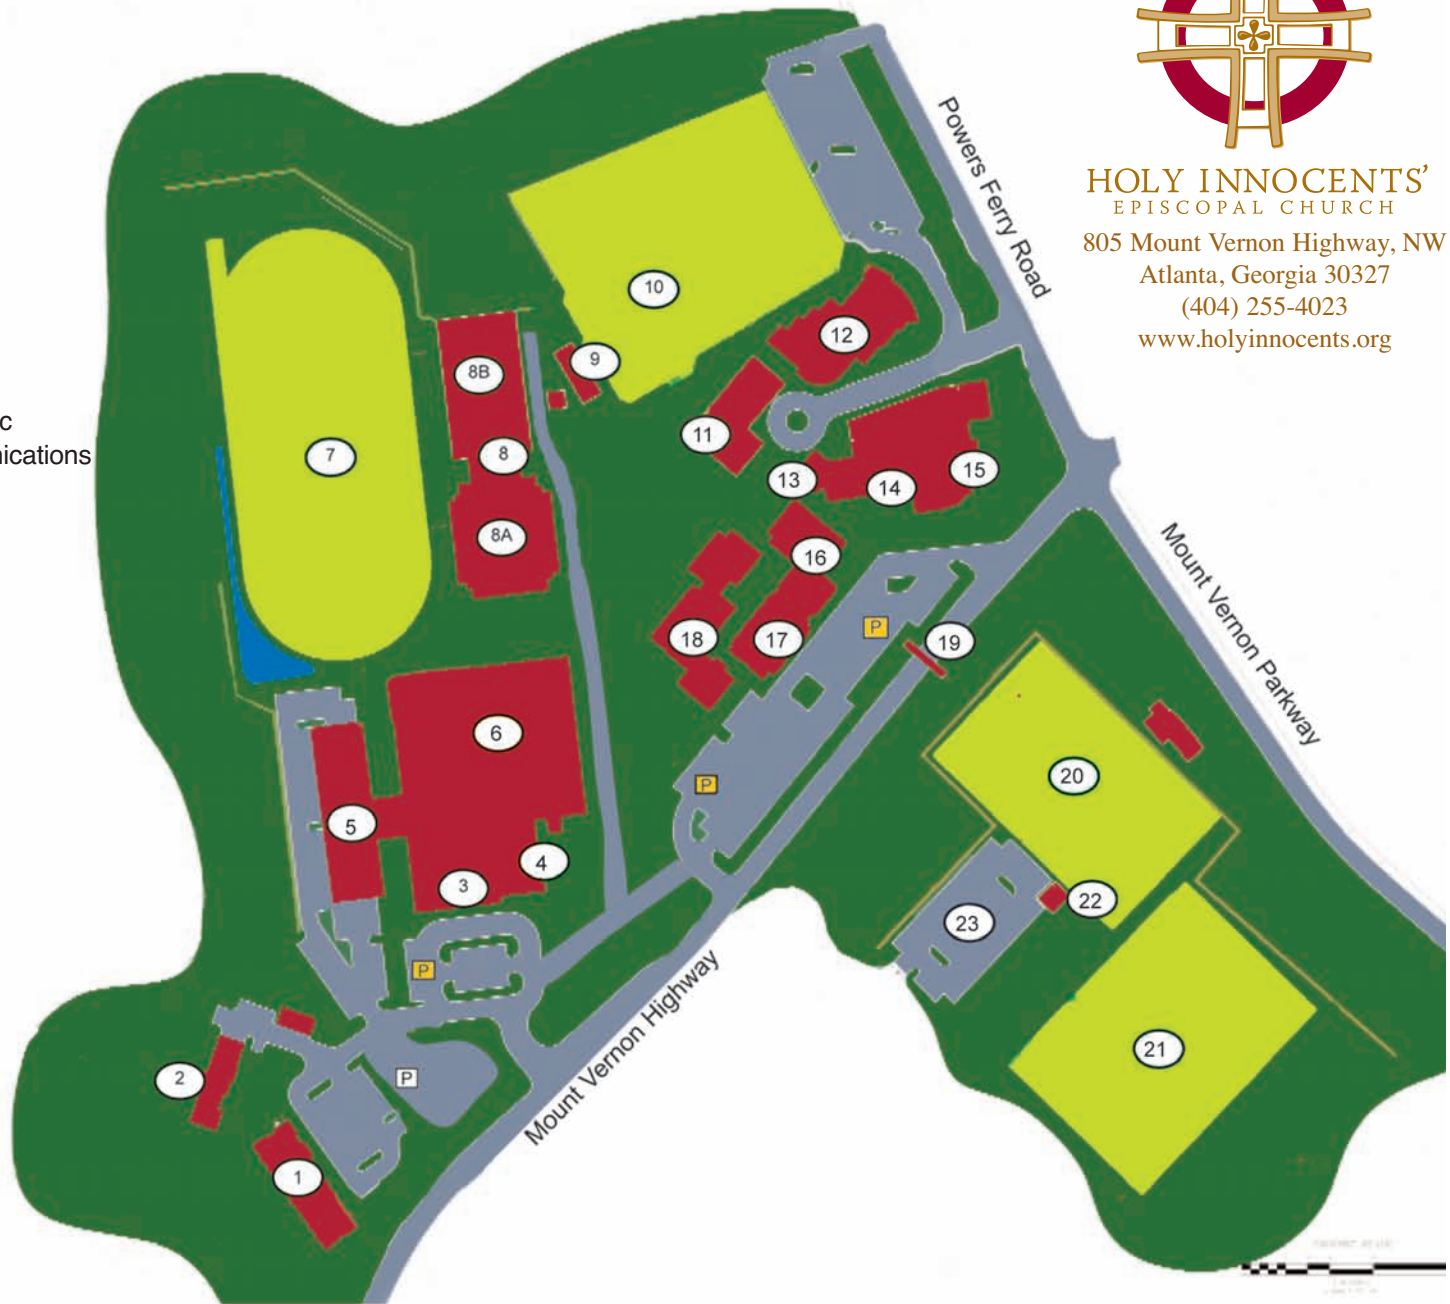

Legend

- Existing Buildings
- Athletic Fields
- Roads and Parking

HOLY INNOCENTS'
 EPISCOPAL CHURCH
 805 Mount Vernon Highway, NW
 Atlanta, Georgia 30327
 (404) 255-4023
www.holyinnocents.org

Legend

1. Alan A. Lewis Pre-School
2. Business, Development, and Upper School/Pre-School Clinic
3. Administration, Admissions, Communications
4. Porter Dining Hall
5. Groesbeck Hall
6. Upper School (Riley Building)
7. Baker Field
8. Athletic Complex
 - 8A. Competition Arena
 - 8B. Practice Arena
9. The Matt- Indoor Batting & Pitching
10. Baseball/Softball Field
11. The Rowan Family Middle School
12. Fine Arts Building
13. HIEC Youth Pavilion
14. Inglett Room
15. Holy Innocents' Episcopal Church
16. Parish Hall
17. Curtis Library
18. Lower School
19. Pedestrian Tunnel
20. South Campus Competition Field
21. South Campus Practice Field
22. Restrooms/Storage
23. South Campus Parking Lot

Holy Innocents' Episcopal Church Campus Map